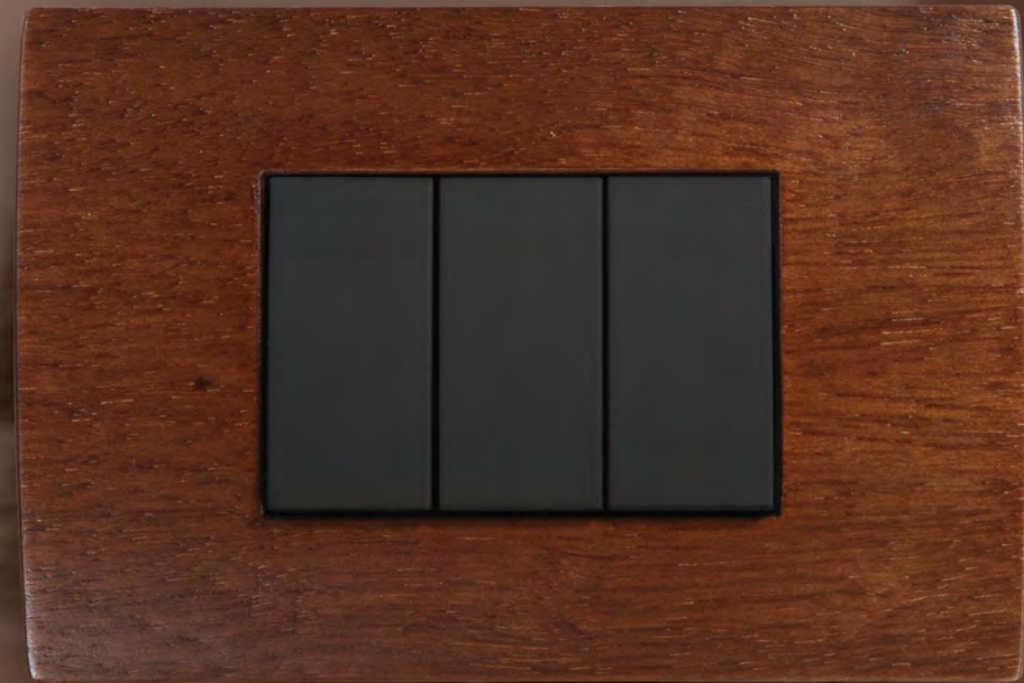

PURE
les
wood