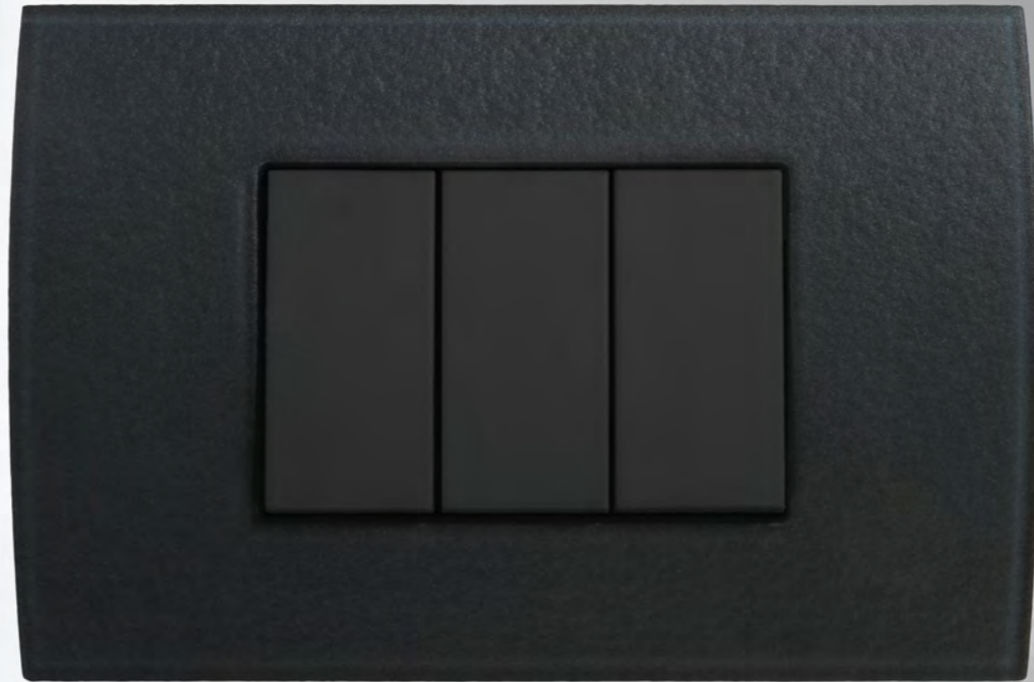

steklo
glass

PURE